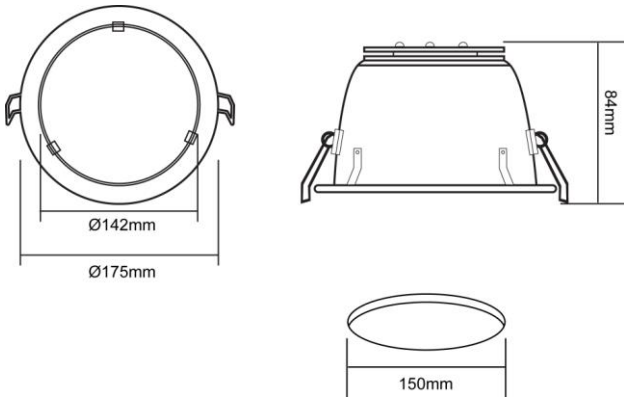

**Dimensions**

|                   |                     |
|-------------------|---------------------|
| Body              | Ø 175 x H : 84 (mm) |
| Aperture Diameter | 150 (mm)            |
| Outside Diameter  | 175 (mm)            |

**Construction**

|          |                   |
|----------|-------------------|
| Housing  | Die-cast Aluminum |
| Finishes | White             |
| Diffuser | Clear             |

**Packing**

|                               |              |
|-------------------------------|--------------|
| Product Weight (kg)           | 0.4          |
| Packing Dimension(L×W×H) (cm) | 22 x 21 x 15 |
| Pcs/Box                       | Individual   |
| Gross Weight (kg)             | 0.55         |

Dimensions

Light Pattern

Beam & Cone Data

Cool White ( 5500K )

Warm White ( 3000K )