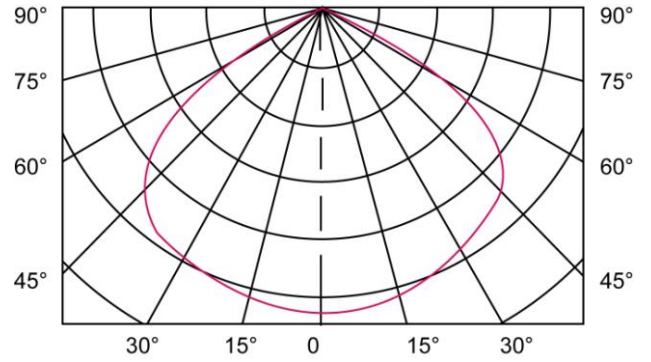

**Dimensions**

|                   |                     |
|-------------------|---------------------|
| Body              | Ø 175 x H : 84 (mm) |
| Aperture Diameter | 150 (mm)            |
| Outside Diameter  | 175 (mm)            |

Dimensions

Light Pattern

Beam & Cone Data

Cool White ( 5500K )

Warm White ( 3000K )