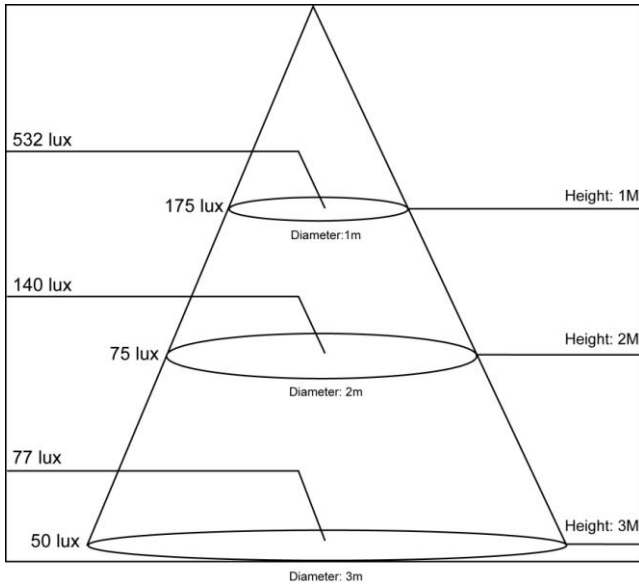

**Dimensions**

|                   |                     |
|-------------------|---------------------|
| Body              | Ø 175 x H : 84 (mm) |
| Aperture Diameter | 150 (mm)            |
| Outside Diameter  | 175 (mm)            |

**Construction**

|          |                   |
|----------|-------------------|
| Housing  | Die-cast Aluminum |
| Finishes | White             |
| Diffuser | Clear             |

**Packing**

|                               |              |
|-------------------------------|--------------|
| Product Weight (kg)           | 0.4          |
| Packing Dimension(L×W×H) (cm) | 22 x 21 x 15 |
| Pcs/Box                       | Individual   |
| Gross Weight (kg)             | 0.55         |

Dimensions

Light Pattern

Beam & Cone Data

Cool White ( 5500K )

Warm White ( 3000K )