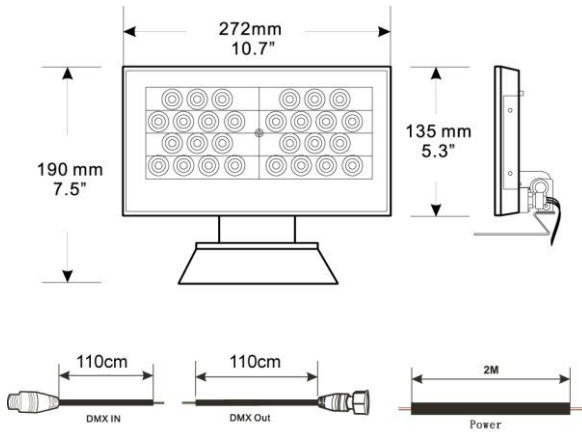

Power Washer 28W

Technical

Part Number	FPW01RGB28HPOGX
Color	RGB
Input Voltage	DC 15V
Rated Current	1.93 A
Rated Frequency	50~60 Hz
Luminous Efficacy (Lm/W)	80
Total Power (W)	29W (Max.)
Beam Angle	25°
Operating Temperature	-40°C to 50°C (-40°F to 122°F)
Starting Temperature	-40°C to 50°C (-40°F to 122°F)
IP Rating	65

Light Source

LED	1W Edison High Power X 28pcs
-----	------------------------------

Construction

Housing	Die-cast Aluminum
Finishes	Silver

Dimensions

Body	L: 272 x W : 135 x H: 190 (mm)
------	--------------------------------

Accessory

Rotating Bracket	DMX Controller Required
------------------	-------------------------

Controller

Packing

Product Weight (kg)	2.5
Packing Dimension(L×W×H) (cm)	30 x 20 x 19
Pcs/Box	Individual
Gross Weight (kg)	3

Remark:

1. Contents and specifications are subject to change without prior notice
2. External power supply needed

Dimensions

Diagram