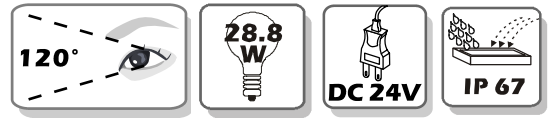

Waterproof RibbonStrip

FRB02-W360SMD-VE (White, 120°, DC24V)
 FRB02-WW360SMD-VE (Warm White, 120°, DC24V)
 FRB02-R360SMD-VE (Red, 120°, DC24V)
 FRB02-G360SMD-VE (Green, 120°, DC24V)
 FRB02-B360SMD-VE (Blue, 120°, DC24V)
 FRB02-A360SMD-VE (Amber, 120°, DC24V)

Waterproof RibbonStrip DC24V Benefits:

- Silica Rubber Tube Cover **Outdoor-Proof**
- Ultimate **Flexibility** / **Low profile** / Convenient / Utility
- **Low Cost** Lighting Effects
- Extremely Low Operation Cost / Energy Efficient
- Super Long Life / Zero Maintenance
- **Constant Current Design**
- **Cutting Length** 6*LED equal 100mm
- 120° viewing angle / **Saturated & Uniform Light** / No Cut-Off
- Application: All Indirect Lighting, Boarder-line, Signs, Glass Decoration, Cove Lighting, etc.

Specification Features

Color Range	White, Warm White, Red, Green, Blue, Amber
Dimensions	L6000mm x W13.5mm xH4.5mm
Light Source	360pcs Ultra Bright SMD LED
Housing	None
Operating Temperature	-20°C to 50°C (-4°F to 122°F)
Starting Temperature	-10°C to 50°C (14°F to 122°F)
IP Rating	IP67
LED source life	50, 000 hours
Design	Flexible PCB / Silica Rubber Tube
Connectors	None
Accessory	Mounting Clip / End Cap
Weight	350g

Physical Dimensions

Electrical

Power Input	DC 24V
DC Current	20mA
Power Consumption	28.8W

Communication

Control Mechanism	None
Controller	None
Data wiring	None

Optical

Lens	None
Beam Angle	120°
Light Distribution	Symmetric direct illumination