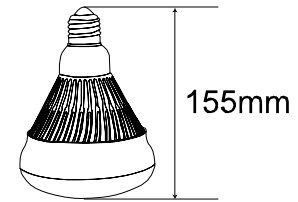

Power Bulb Lamp 8W Benefits:

- **High Light Output / Best at 2 Meter Height**
- Extremely Low Operation Cost / Energy Efficient
- Natural Illumination/ **Non-Flickering**
- Closest to Gas Tube Lighting / **No Ghost Effect**
- Super Long Life / Zero Maintenance
- Simple Design / Solid Construct / Parts Easily Replaceable
- **Constant Current Design**
- Environmentally Friendly / No Toxic / Reduce Waste
- CO2 Reduction (based on 50,K Hour): **478.5KG =**
- Mercury Reduction (compared to fluorescent): **41.67mg**
- Application: All Indoor Lighting / Fit E27/E26

Specification Features

| | |
|------------------------------|-------------------------------|
| Color Range | White, Warm White |
| Dimensions | Φ112mm x H155mm |
| Light Source | 1W*8PCS High Power LED |
| Housing | Die-casting aluminum |
| Operating Temperature | -20°C to 50°C (-4°F to 122°F) |
| Starting Temperature | -20°C to 50°C (-4°F to 122°F) |
| IP Rating | IP40 |
| LED source life | 50, 000 hours |
| Base | E26/E27 standard screw base |
| Accessory | None |
| Weight | 295g |

Physical Dimensions

Electrical

| | | | |
|--------------------------|--------------|--------------------------|------|
| Power Input | AC 110V~220V | Control Mechanism | None |
| DC Current | 350mA | Controller | None |
| Power Consumption | 13W | Data Wiring | None |