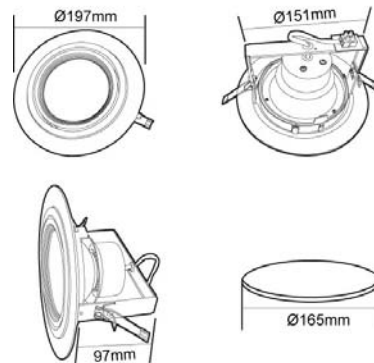

Power Down Light 15W-V4 Benefits:

- Luxtreme Series / **High Light Output** / Best at 3.5 Meters Height
- Extremely Low Operation Cost / Energy Efficient (15W VS 60W)
- **ONE LED Module** / Natural Illumination / **Non-Flickering**
- Closest to Gas Tube Lighting / **No Multiple Shadows**
- **Fixture Acts as Heat Sink** / LED is only 5°C more than Surface
- Super Long Life / Zero Maintenance
- Simple Design / Solid Construct / **New Elegant Casing & Reflector**
- **Constant Current Design**
- Environmentally Friendly / No Toxic / Reduce Waste
- Application: All Indoor Recessed Lighting.

Power Down Light 15W-V4

FPD10WHPWA15 (White)
FPD10WWHPWA15 (Warm White)

Specification Features

Color Range	White, Warm White
Dimensions	Φ197mm x H97mm
Light Source	10W High Power LED
Housing	Die-casting aluminum
Operating Temperature	-40°C to 50°C (-40°F to 122°F)
Starting Temperature	-40°C to 50°C (-40°F to 122°F)
IP Rating	IP40
LED source life	50, 000 hours
Design	Recessed mount
Accessory	15W LED Driver AC110~240V
Weight	800g (including Driver)

Physical Dimensions

Electrical

Power Input	AC 110V~240V	Control Mechanism	None
DC Current	1.35A	Controller	None
Power Consumption	15W	Data Wiring	None

Optical

Lens	None
Beam Angle	140°
Light Distribution	Symmetric direct illumination