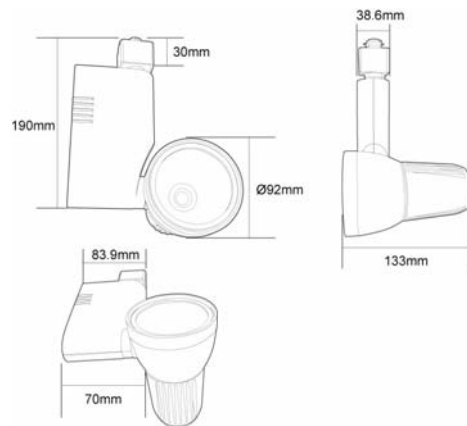

Power Track Light 20W GUNO

FPD07W01HPPA20 (White, 30°)
FPD07WW01HPPA20 (Warm White, 30°)

Specification Features

Color Range	White, Warm White
Dimensions	Light: Φ92mm x H133mm Base: Φ38.6mm x L70mm x H190mm
Light Source	20W High Power LED
Housing	Die-casting aluminum
Operating Temperature	-40°C to 50°C (-40°F to 122°F)
Starting Temperature	-40°C to 50°C (-40°F to 122°F)
IP Rating	IP40
LED source life	50,000 hours
Design	Adjustable joint
Accessory	None
Weight	940g

Physical Dimensions

Electrical

Power Input	AC 110V/240V	Control Mechanism	None
DC Current	1.8A	Controller	None
Power Consumption	20W	Data wiring	None

Optical

Lens	None
Beam Angle	30°
Light Distribution	Symmetric direct illumination