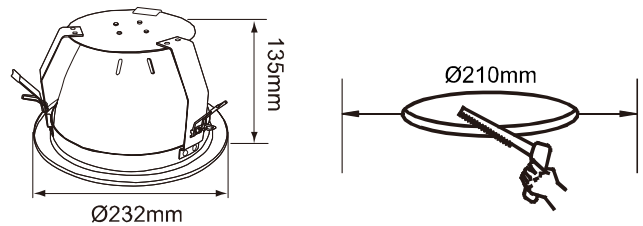

Power Down Light 30R-V1 Benefits:

- Luxtreme Series / **High Light Output** / Best at **3~4 Meter Height**
- Extremely Low Operation Cost / Energy Efficient (30W VS 120W)
- **ONE LED Module** / Natural Illumination / **Non-Flickering**
- Closest to Gas Tube Lighting / **No Ghost Effect**
- **Fixture Acts as Heat Sink** / LED is only **10°C more than Surface**
- Super Long Life / Zero Maintenance
- Simple Design / Solid Construct / New Elegant Casing & Reflector
- **Constant Current Design**
- Environmentally Friendly / No Toxic / Reduce Waste
- CO2 Reduction (based on 50,K Hour): **2871KG =** 
- Mercury Reduction (compared to fluorescent): **41.67mg**
- Application: All Indoor Recessed Lighting.

Power Down Light 30R-V1

FPD08-W01HP-UA30 (White, 100°)
 FPD08-WW01HP-UA30 (Warm White, 100°)

Specification Features

Color Range	White, Warm White
Dimensions	Φ232mm x H135mm
Light Source	30W High Power LED
Housing	Die-casting aluminum
Operating Temperature	-40°C to 50°C (-40°F to 122°F)
Starting Temperature	-40°C to 50°C (-40°F to 122°F)
IP Rating	IP40
LED source life	50, 000 hours
Design	Recessed mount
Accessory	30W LED Driver AC110~240V
Weight	900g

Physical Dimensions

Electrical

Power Input	AC 110V~240V	Control Mechanism	None
DC Current	2.7A.	Controller	None
Power Consumption	30W	Data Wiring	None

Optical

Lens	None
Beam Angle	100°
Light Distribution	Symmetric direct illumination