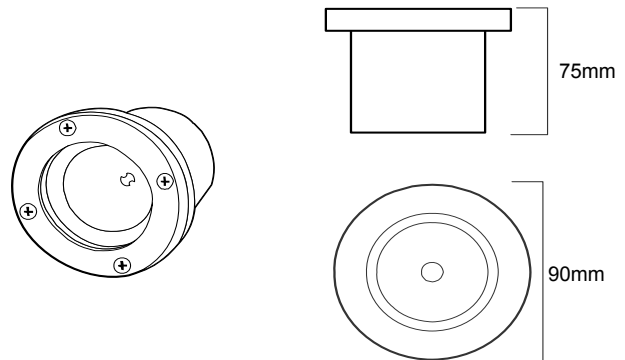

**Specification Features**

<b>Color Range</b>	White, Warm White, Blue, Amber
<b>Dimensions</b>	Φ90mm x H75mm
<b>Light Source</b>	5W High Power LED
<b>Housing</b>	Die-casting aluminum
<b>Operating Temperature</b>	-40°C to 50°C (-40°F to 122°F)
<b>Starting Temperature</b>	-40°C to 50°C (-40°F to 122°F)
<b>IP Rating</b>	IP65
<b>LED source life</b>	50,000 hours
<b>Design</b>	Recessed light
<b>Accessory</b>	Optional LED Driver AC110~240V
<b>Weight</b>	400g

**Physical Dimensions**

**Electrical**

<b>Power Input</b>	DC12V or Optional AC110V/240V	<b>Control Mechanism</b>	None
<b>DC Current</b>	700mA	<b>Controller</b>	None
<b>Power Consumption</b>	5W	<b>Data Wiring</b>	None