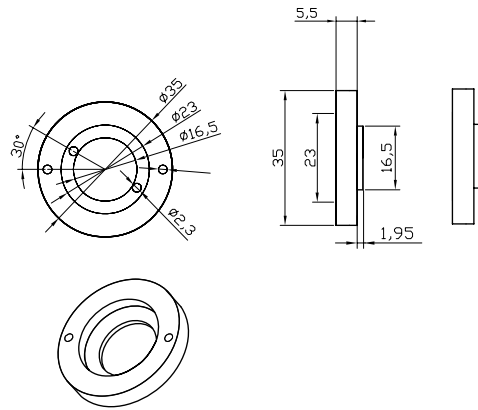

**Power Spot 1WP 140DEG Benefits:**

- **Fully Outdoor-proof**
- Compact / **Low profile** / Convenient / Utility
- **Constant Current Design**

**Power Spot 1WP**

FPS02-W01HP-WJ1 (White, 140°)  
 FPS02-WW01HP-WJ1 (Warm White, 140°)  
 FPS02-R01HP-WJ1 (Red, 140°)  
 FPS02-G01HP-WJ1 (Green, 140°)  
 FPS02-B01HP-WJ1 (Blue, 140°)  
 FPS02-A01HP-WJ1 (Amber, 140°)

**Specification Features**

**Physical Dimensions**

<b>Color Range</b>	White, Warm White, Red, Green, Blue, Amber
<b>Dimensions</b>	Φ35mm x H11mm
<b>Light Source</b>	1W High Power LED
<b>Housing</b>	Die-cast aluminum
<b>Operating Temperature</b>	-20°C to 50°C (-68°F to 122°F)
<b>Starting Temperature</b>	-10°C to 50°C (-50°F to 122°F)
<b>IP Rating</b>	IP68
<b>LED source life</b>	50,000 hours
<b>Design</b>	Surface screw mount
<b>Accessory</b>	None
<b>Weight</b>	20g

**Electrical**

<b>Power Input</b>	DC 2.2V for RED and AMBER DC 3.5V for G, B, W, WW	<b>Control Mechanism</b>	None
<b>Current</b>	350mA Max.	<b>Controller</b>	None
<b>Power Consumption</b>	1W	<b>Data Wiring</b>	None

**Optical**

**Light Output**

<b>Lens</b>	None
<b>Beam Angle</b>	140°
<b>Light Distribution</b>	Symmetric direct illumination

Color	Wavelength (nm)	Color Temp. (Typical)	Light Output (Lm)	Efficacy (Lm/W)
White	-	5800~6000K	55	55
Warm White	-	3000~3200K	45	45
Red	623-630	-	40	40
Green	522-525	-	55	55
Blue	462-468	-	20	20
Amber	588-592	-	40	40