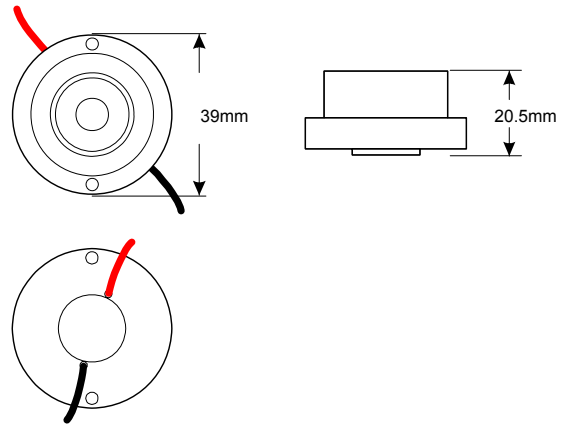

Power Spot 1WP 60DEG Benefits:

- **Fully Outdoor-proof**
- Compact / **Low profile** / Convenient / Utility
- **Constant Current Design**

**Specification Features**

<b>Color Range</b>	White, Warm White, Red, Green, Blue, Amber
<b>Dimensions</b>	Φ39mm x H20.5mm
<b>Light Source</b>	1W High Power LED
<b>Housing</b>	Die-cast aluminum
<b>Operating Temperature</b>	-20°C to 50°C (-68°F to 122°F)
<b>Starting Temperature</b>	-10°C to 50°C (-50°F to 122°F)
<b>IP Rating</b>	IP68
<b>LED source life</b>	50, 000 hours
<b>Design</b>	Surface screw mount
<b>Accessory</b>	None
<b>Weight</b>	30g

**Physical Dimensions**

**Electrical**

<b>Power Input</b>	DC 2.2V for RED and AMBER DC 3.5V for G, B, W, WW	<b>Control Mechanism</b>	None
<b>DC Current</b>	350mA Max.	<b>Controller</b>	None
<b>Power Consumption</b>	1W	<b>Data Wiring</b>	None

**Optical**

<b>Lens</b>	Polycarbonate
<b>Beam Angle</b>	60°
<b>Light Distribution</b>	Symmetric direct illumination

**Light Output**

Color	Wavelength (nm)	Color Temp. (Typical)	Light Output (Lm)	Efficacy (Lm/W)
White	-	5800~6000K	55	55
Warm White	-	3000~3200K	45	45
Red	623-630	-	40	40
Green	522-525	-	55	55
Blue	462-468	-	20	20
Amber	588-592	-	40	40