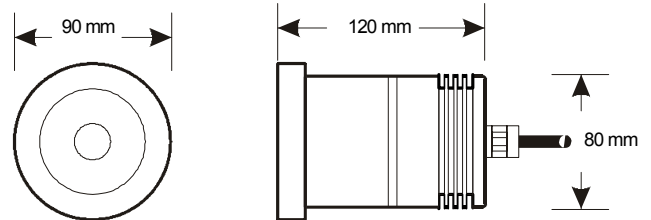

Power Water Light 60W Benefits:

- Luxtreme Series / **High Light Output**
- Extremely Low Operation Cost / Energy Efficient (60W VS 250W)
- The **Safest Water Light** / DC Low Voltage
- **ONE LED Module** / Natural Illumination / **Non-Flickering**
- Supreme Performance / Ave. **15 Meter Projection**
- **Fixture Acts as Heat Sink** / Cooled by Water
- Super Long Life / Zero Maintenance
- Simple Design / Solid Construct / **Overheat Cutout**
- Environmentally Friendly / No Toxic / Reduce Waste
- CO2 Reduction (based on 50,K Hour): **6699KG = 🌳 X 14**
- Mercury Reduction (compared to fluorescent): **41.67mg**
- Application: Underwater Lighting, Fountain, Well, Ponds, Pool, Landscaping, etc.

Specification Features

Color Range	White, Warm White, Red, Green, Blue, Amber
Dimensions	Φ90mm x L120mm (Φ80mm Body)
Light Source	60W High Power LED
Housing	Three-layer-housing technology (copper/brass/die-casting aluminum)
Operating Temperature	0°C to 50°C (32°F to 122°F)
Starting Temperature	0°C to 50°C (32°F to 122°F)
IP Rating	IP68
LED source life	50, 000 hours
Accessory	None
Weight	1.375kg

Physical Dimensions

Electrical

Power Input	DC 24V	Control Mechanism	None
DC Current	2.5A	Controller	None
Power Consumption	60W	Data Wiring	None

Optical

Lens	None
Beam Angle	30°
Light Distribution	Symmetric direct illumination