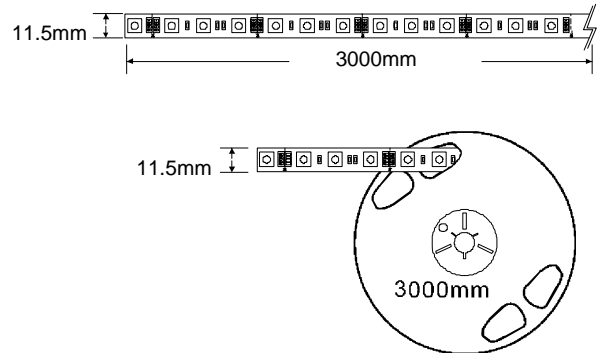

### RibbonStrip 5050 Benefits:

- **Ultra Brightness** / More than **120CM illumination distance**
- Ultimate **Flexibility** / **Low profile** / Convenient / Utility
- Fascinating Lighting Effects
- Extremely Low Operation Cost / Energy Efficient
- Super Long Life / Zero Maintenance
- **Cutting Length** 3\*LED equal 50mm
- 120° viewing angle / **Saturated & Uniform Light** / No Cut-Off
- Application: All Indirect Lighting, Boarder-line, Signs, Glass Decoration, Cove Lighting, etc.

### Specification Features

<b>Color Range</b>	White, Warm White, Red, Green, Blue, Amber
<b>Dimensions</b>	L3000mm x W11.5mm x H2.35mm
<b>Light Source</b>	180pcs 5050 Type 3-Chip SMD LED
<b>Housing</b>	None
<b>Operating Temperature</b>	-20°C to 50°C (-4°F to 122°F)
<b>Starting Temperature</b>	-10°C to 50°C (14°F to 122°F)
<b>IP Rating</b>	IP40
<b>LED source life</b>	50, 000 hours
<b>Design</b>	Flexible PCB
<b>Accessory</b>	None
<b>Weight</b>	110g

### Physical Dimensions