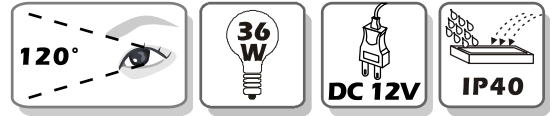

## RibbonStrip 5050

FRB07-W180SMD-VF (White, 120°)  
FRB07-WW180SMD-VF (Warm White, 120°)

### RibbonStrip 5050 Benefits:

- **Ultra Brightness** / More than **120CM illumination distance**
- Ultimate **Flexibility** / **Low profile** / Convenient / Utility
- Fascinating Lighting Effects
- Extremely Low Operation Cost / Energy Efficient
- Super Long Life / Zero Maintenance
- **Cutting Length** 3\*LED equal 50mm
- 120° viewing angle / **Saturated & Uniform Light** / No Cut-Off
- Application: All Indirect Lighting, Boarder-line, Signs, Glass Decoration, Cove Lighting, etc.

### Specification Features

<b>Color Range</b>	White, Warm White, Red, Green, Blue, Amber
<b>Dimensions</b>	L3000mm x W11.5mm x H2.35mm
<b>Light Source</b>	180pcs 5050 Type 3-Chip SMD LED
<b>Housing</b>	None
<b>Operating Temperature</b>	-20°C to 50°C (-4°F to 122°F)
<b>Starting Temperature</b>	-10°C to 50°C (14°F to 122°F)
<b>IP Rating</b>	IP40
<b>LED source life</b>	50, 000 hours
<b>Design</b>	Flexible PCB
<b>Accessory</b>	None
<b>Weight</b>	110g