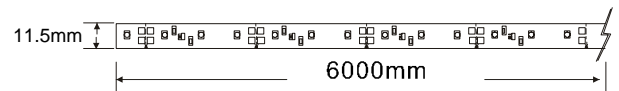

RibbonStrip Benefits:

- Ultimate **Flexibility** / **Low profile** / Convenient / Utility
- **Low Cost** Lighting Effects
- Extremely Low Operation Cost / Energy Efficient
- Super Long Life / Zero Maintenance
- **Constant Current Design**
- **Cutting Length** 6*LED equal 100mm
- 120° viewing angle / **Saturated & Uniform Light** / No Cut-Off
- Application: All Indirect Lighting, Boarder-line, Signs, Glass Decoration, Cove Lighting, etc.

Specification Features

Color Range	White, Warm White, Red, Green, Blue, Amber
Dimensions	L6000mm x W11.5mm x H2.5mm
Light Source	360pcs Ultra Bright SMD LED
Housing	None
Operating Temperature	-20°C to 50°C (-4°F to 122°F)
Starting Temperature	-10°C to 50°C (14°F to 122°F)
IP Rating	IP40
LED source life	50, 000 hours
Design	Flexible PCB
Accessory	None
Weight	110g

Physical Dimensions

Electrical

Power Input	DC 24V	Control Mechanism	None
DC Current	20mA	Controller	None
Power Consumption	28.8W Max.	Data wiring	None

Optical

Lens	None
Beam Angle	120°
Light Distribution	Symmetric direct illumination