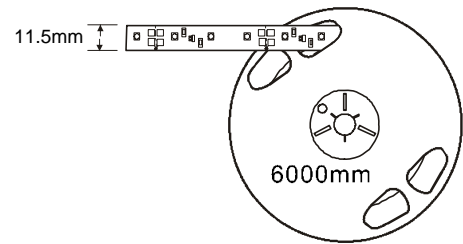

RibbonStrip Benefits:

- Ultimate **Flexibility** / **Low profile** / Convenient / Utility
- **Low Cost** Lighting Effects
- Extremely Low Operation Cost / Energy Efficient
- Super Long Life / Zero Maintenance
- **Constant Current Design**
- **Cutting Length** 6*LED equal 100mm
- 120° viewing angle / **Saturated & Uniform Light** / No Cut-Off
- Application: All Indirect Lighting, Boarder-line, Signs, Glass Decoration, Cove Lighting, etc.

Specification Features

Color Range	White, Warm White, Red, Green, Blue, Amber
Dimensions	L6000mm x W11.5mm x H2.5mm
Light Source	360pcs Ultra Bright SMD LED
Housing	None
Operating Temperature	-20°C to 50°C (-4°F to 122°F)
Starting Temperature	-10°C to 50°C (14°F to 122°F)
IP Rating	IP40
LED source life	50, 000 hours
Design	Flexible PCB
Accessory	None
Weight	110g

Physical Dimensions

Electrical

Power Input	DC 24V	Control Mechanism	None
DC Current	20mA	Controller	None
Power Consumption	28.8W Max.	Data wiring	None

Optical

Lens	None
Beam Angle	120°
Light Distribution	Symmetric direct illumination