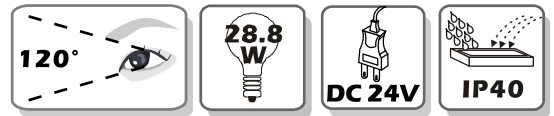

RibbonStrip

- FRB01-W360SMD-VE (White, 120°, DC24V)
- FRB01-WW360SMD-VE (Warm White, 120°, DC24V)
- FRB01-R360SMD-VE (Red, 120°, DC24V)
- FRB01-G360SMD-VE (Green, 120°, DC24V)
- FRB01-B360SMD-VE (Blue, 120°, DC24V)
- FRB01-A360SMD-VE (Amber, 120°, DC24V)

RibbonStrip Benefits:

- Ultimate **Flexibility** / **Low profile** / Convenient / Utility
- **Low Cost** Lighting Effects
- Extremely Low Operation Cost / Energy Efficient
- Super Long Life / Zero Maintenance
- **Constant Current Design**
- **Cutting Length** 6*LED equal 100mm
- 120° viewing angle / **Saturated & Uniform Light** / No Cut-Off
- Application: All Indirect Lighting, Boarder-line, Signs, Glass Decoration, Cove Lighting, etc.

Specification Features

Color Range	White, Warm White, Red, Green, Blue, Amber
Dimensions	L6000mm x W11.5mm x H2.5mm
Light Source	360pcs Ultra Bright SMD LED
Housing	None
Operating Temperature	-20°C to 50°C (-4°F to 122°F)
Starting Temperature	-10°C to 50°C (14°F to 122°F)
IP Rating	IP40
LED source life	50, 000 hours
Design	Flexible PCB
Accessory	None
Weight	110g

Physical Dimensions

Electrical

Power Input	DC 24V	Control Mechanism	None
DC Current	20mA	Controller	None
Power Consumption	28.8W Max.	Data wiring	None

Optical

Lens	None
Beam Angle	120°
Light Distribution	Symmetric direct illumination