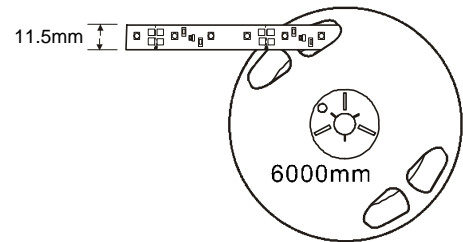

**RibbonStrip**

FRB01-W360SMD-VF (White, 120°)  
 FRB01-WW360SMD-VF (Warm White, 120°)  
 FRB01-R360SMD-VF (Red, 120°)  
 FRB01-G360SMD-VF (Green, 120°)  
 FRB01-B360SMD-VF (Blue, 120°)  
 FRB01-A360SMD-VF (Amber, 120°)

**Specification Features**

<b>Color Range</b>	White, Warm White, Red, Green, Blue, Amber
<b>Dimensions</b>	L6000mm x W11.5mm x H2.5mm
<b>Light Source</b>	360pcs Ultra Bright SMD LED
<b>Housing</b>	None
<b>Operating Temperature</b>	-20°C to 50°C (-4°F to 122°F)
<b>Starting Temperature</b>	-10°C to 50°C (14°F to 122°F)
<b>IP Rating</b>	IP40
<b>LED source life</b>	50, 000 hours
<b>Design</b>	Flexible PCB
<b>Accessory</b>	None
<b>Weight</b>	110g

**Physical Dimensions**

**Electrical**

<b>Power Input</b>	DC 12V	<b>Control Mechanism</b>	None
<b>DC Current</b>	20mA	<b>Controller</b>	None
<b>Power Consumption</b>	28.8W Max.	<b>Data wiring</b>	None

**Optical**