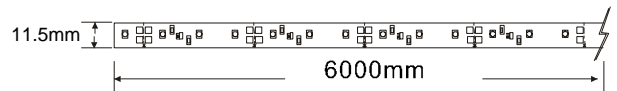

**RibbonStrip**

FRB01-W360SMD-VF (White, 120°)  
 FRB01-WW360SMD-VF (Warm White, 120°)  
 FRB01-R360SMD-VF (Red, 120°)  
 FRB01-G360SMD-VF (Green, 120°)  
 FRB01-B360SMD-VF (Blue, 120°)  
 FRB01-A360SMD-VF (Amber, 120°)

**Specification Features**

<b>Color Range</b>	White, Warm White, Red, Green, Blue, Amber
<b>Dimensions</b>	L6000mm x W11.5mm x H2.5mm
<b>Light Source</b>	360pcs Ultra Bright SMD LED
<b>Housing</b>	None
<b>Operating Temperature</b>	-20°C to 50°C (-4°F to 122°F)
<b>Starting Temperature</b>	-10°C to 50°C (14°F to 122°F)
<b>IP Rating</b>	IP40
<b>LED source life</b>	50, 000 hours
<b>Design</b>	Flexible PCB
<b>Accessory</b>	None
<b>Weight</b>	110g

**Physical Dimensions**

**Electrical**

<b>Power Input</b>	DC 12V	<b>Control Mechanism</b>	None
<b>DC Current</b>	20mA	<b>Controller</b>	None
<b>Power Consumption</b>	28.8W Max.	<b>Data wiring</b>	None

**Optical**