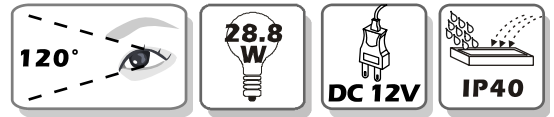

**RibbonStrip Benefits:**

- Ultimate **Flexibility** / **Low profile** / Convenient / Utility
- **Low Cost** Lighting Effects
- Extremely Low Operation Cost / Energy Efficient
- Super Long Life / Zero Maintenance
- **Constant Current Design**
- **Cutting Length** 3\*LED equal 50mm
- 120° viewing angle / **Saturated & Uniform Light** / No Cut-Off
- Application: All Indirect Lighting, Boarder-line, Signs, Glass Decoration, Cove Lighting, etc.

**RibbonStrip**

FRB01-W360SMD-VF (White, 120°)  
 FRB01-WW360SMD-VF (Warm White, 120°)  
 FRB01-R360SMD-VF (Red, 120°)  
 FRB01-G360SMD-VF (Green, 120°)  
 FRB01-B360SMD-VF (Blue, 120°)  
 FRB01-A360SMD-VF (Amber, 120°)

**Specification Features**

<b>Color Range</b>	White, Warm White, Red, Green, Blue, Amber
<b>Dimensions</b>	L6000mm x W11.5mm x H2.5mm
<b>Light Source</b>	360pcs Ultra Bright SMD LED
<b>Housing</b>	None
<b>Operating Temperature</b>	-20°C to 50°C (-4°F to 122°F)
<b>Starting Temperature</b>	-10°C to 50°C (14°F to 122°F)
<b>IP Rating</b>	IP40
<b>LED source life</b>	50, 000 hours
<b>Design</b>	Flexible PCB
<b>Accessory</b>	None
<b>Weight</b>	110g

**Physical Dimensions**

**Electrical**

<b>Power Input</b>	DC 12V	<b>Control Mechanism</b>	None
<b>DC Current</b>	20mA	<b>Controller</b>	None
<b>Power Consumption</b>	28.8W Max.	<b>Data wiring</b>	None

**Optical**