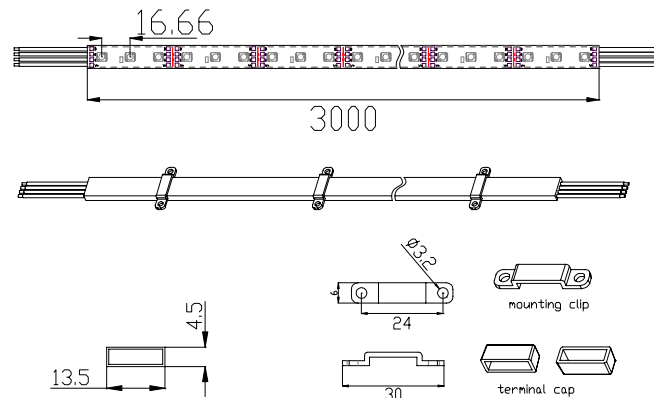

## Waterproof RibbonStrip 5050

FRB08-W180SMD-VE (White, 120°)  
 FRB08-WW180SMD-VE (Warm White, 120°)  
 FRB08-B180SMD-VE (Blue, 120°)

### Waterproof RibbonStrip 5050 DC24V Benefits:

- Silica Rubber Tube Cover **Outdoor-Proof**
- **Ultra Brightness** / More than **120CM illumination distance**
- Ultimate **Flexibility** / **Low profile** / Convenient / Utility
- **Low Cost** Lighting Effects
- Extremely Low Operation Cost / Energy Efficient
- Super Long Life / Zero Maintenance
- **Constant Current Design**
- **Cutting Length** 6\*LED equal 100mm
- 120° viewing angle / **Saturated & Uniform Light** / No Cut-Off
- Application: All Indirect Lighting, Boarder-line, Signs, Glass Decoration, Cove Lighting, etc.

### Specification Features

<b>Color Range</b>	White, Warm White, Red, Green, Blue, Amber
<b>Dimensions</b>	L3000mm x W13.5mm xH4.5mm
<b>Light Source</b>	180pcs 5050 Type 3-Chip SMD LED
<b>Housing</b>	None
<b>Operating Temperature</b>	-20°C to 50°C (-4°F to 122°F)
<b>Starting Temperature</b>	-10°C to 50°C (14°F to 122°F)
<b>IP Rating</b>	IP67
<b>LED source life</b>	50, 000 hours
<b>Design</b>	Flexible PCB / Silica Rubber Tube
<b>Connectors</b>	None
<b>Accessory</b>	Mounting Clip / End Cap
<b>Weight</b>	350g

### Physical Dimensions