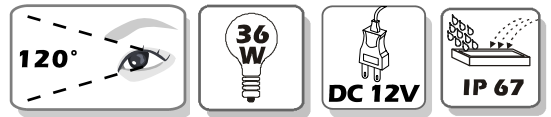

**Waterproof RibbonStrip 5050**

FRB08-W180SMD-VF (White, 120°)  
FRB08-WW180SDM-VF (Warm White, 120°)

**Waterproof RibbonStrip 5050 Benefits:**

- Silica Rubber Tube Cover **Outdoor-Proof**
- **Ultra Brightness** / More than **120CM illumination distance**
- Ultimate **Flexibility** / **Low profile** / Convenient / Utility
- **Low Cost** Lighting Effects
- Extremely Low Operation Cost / Energy Efficient
- Super Long Life / Zero Maintenance
- **Constant Current Design**
- **Cutting Length** 3\*LED equal 50mm
- 120° viewing angle / **Saturated & Uniform Light** / No Cut-Off
- Application: All Indirect Lighting, Boarder-line, Signs, Glass Decoration, Cove Lighting, etc.

**Specification Features**

<b>Color Range</b>	White, Warm White, Red, Green, Blue, Amber
<b>Dimensions</b>	L3000mm x W13.5mm xH4.5mm
<b>Light Source</b>	180pcs 5050 Type 3-Chip SMD LED
<b>Housing</b>	None
<b>Operating Temperature</b>	-20°C to 50°C (-4°F to 122°F)
<b>Starting Temperature</b>	-10°C to 50°C (14°F to 122°F)
<b>IP Rating</b>	IP67
<b>LED source life</b>	50, 000 hours
<b>Design</b>	Flexible PCB / Silica Rubber Tube
<b>Connectors</b>	None
<b>Accessory</b>	Mounting Clip / End Cap
<b>Weight</b>	350g

**Physical Dimensions**

**Electrical**

<b>Power Input</b>	DC 12V
<b>DC Current</b>	60mA
<b>Power Consumption</b>	36W Max.

**Communication**

<b>Control Mechanism</b>	None
<b>Controller</b>	None
<b>Data wiring</b>	None

**Optical**

<b>Lens</b>	None
<b>Beam Angle</b>	120°
<b>Light Distribution</b>	Symmetric direct illumination

**Light Output**

Color	Wavelength (mm)	Color Temp. (Typical)	Luminous Intensity (mcd)	Power Consumption (W)
White	-	5700K	3600	33W
Warm White	-	3500K	3300	33W
Red	623-630		1400	36W
Green	522-525		3600	33W
Blue	462-468		560-700	33W
Amber	588-592		1400	36W