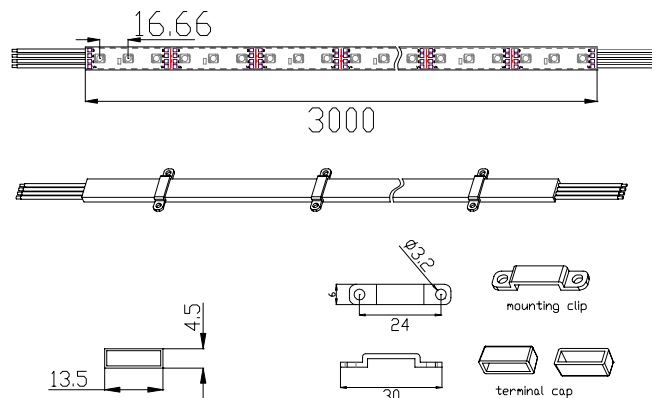

**Waterproof RibbonStrip 5050**

FRB08-W180SMD-VF (White, 120°)  
FRB08-WW180SDM-VF (Warm White, 120°)

**Waterproof RibbonStrip 5050 Benefits:**

- Silica Rubber Tube Cover **Outdoor-Proof**
- **Ultra Brightness** / More than **120CM illumination distance**
- Ultimate **Flexibility** / **Low profile** / Convenient / Utility
- **Low Cost** Lighting Effects
- Extremely Low Operation Cost / Energy Efficient
- Super Long Life / Zero Maintenance
- **Constant Current Design**
- **Cutting Length** 3\*LED equal 50mm
- 120° viewing angle / **Saturated & Uniform Light** / No Cut-Off
- Application: All Indirect Lighting, Boarder-line, Signs, Glass Decoration, Cove Lighting, etc.

**Specification Features**

<b>Color Range</b>	White, Warm White, Red, Green, Blue, Amber
<b>Dimensions</b>	L3000mm x W13.5mm xH4.5mm
<b>Light Source</b>	180pcs 5050 Type 3-Chip SMD LED
<b>Housing</b>	None
<b>Operating Temperature</b>	-20°C to 50°C (-4°F to 122°F)
<b>Starting Temperature</b>	-10°C to 50°C (14°F to 122°F)
<b>IP Rating</b>	IP67
<b>LED source life</b>	50, 000 hours
<b>Design</b>	Flexible PCB / Silica Rubber Tube
<b>Connectors</b>	None
<b>Accessory</b>	Mounting Clip / End Cap
<b>Weight</b>	350g

**Physical Dimensions**

**Electrical**

<b>Power Input</b>	DC 12V
<b>DC Current</b>	60mA
<b>Power Consumption</b>	36W Max.

**Communication**

<b>Control Mechanism</b>	None
<b>Controller</b>	None
<b>Data wiring</b>	None

**Optical**

<b>Lens</b>	None
<b>Beam Angle</b>	120°
<b>Light Distribution</b>	Symmetric direct illumination

**Light Output**

Color	Wavelength (mm)	Color Temp. (Typical)	Luminous Intensity (mcd)	Power Consumption (W)
White	-	5700K	3600	33W
Warm White	-	3500K	3300	33W
Red	623-630		1400	36W
Green	522-525		3600	33W
Blue	462-468		560-700	33W
Amber	588-592		1400	36W