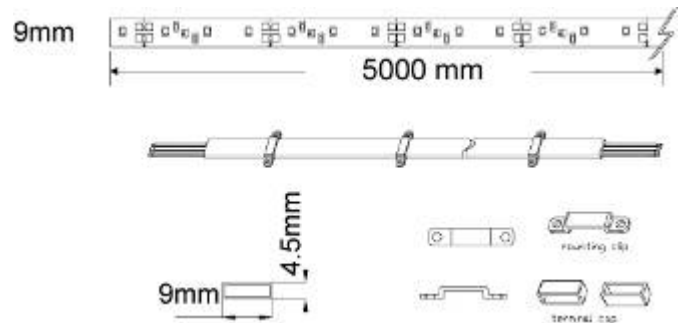


**Waterproof RibbonStrip 5M Benefits:**

- Silica Rubber Tube Cover **Outdoor-Proof**
- Ultimate **Flexibility** / **Low profile** / Convenient / Utility
- **Low Cost** Lighting Effects
- Extremely Low Operation Cost / Energy Efficient
- Super Long Life / Zero Maintenance
- **Cutting Length** 3\*LED equal 71.5mm
- 120° viewing angle / **Saturated & Uniform Light** / No Cut-Off
- Application: All Indirect Lighting, Boarder-line, Signs, Glass Decoration, Cove Lighting, etc.

### Specification Features

<b>Color Range</b>	White, Warm White, Red, Green, Blue, Amber
<b>Dimensions</b>	L5000mm x W9mm x H4.5mm
<b>Light Source</b>	210pcs Ultra Bright SMD LED
<b>Housing</b>	None
<b>Operating Temperature</b>	-20°C to 50°C (-4°F to 122°F)
<b>Starting Temperature</b>	-10°C to 50°C (14°F to 122°F)
<b>IP Rating</b>	IP67
<b>LED source life</b>	50, 000 hours
<b>Design</b>	Flexible PCB / Silica Rubber Tube
<b>Connectors</b>	None
<b>Accessory</b>	Mounting Clip / End Cap
<b>Weight</b>	270g

### Physical Dimensions