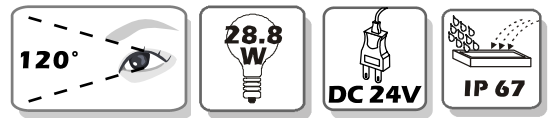

Waterproof RibbonStrip

FRB02-W360SMD-VE (White, 120°, DC24V)
 FRB02-WW360SMD-VE (Warm White, 120°, DC24V)
 FRB02-R360SMD-VE (Red, 120°, DC24V)
 FRB02-G360SMD-VE (Green, 120°, DC24V)
 FRB02-B360SMD-VE (Blue, 120°, DC24V)
 FRB02-A360SMD-VE (Amber, 120°, DC24V)

Waterproof RibbonStrip DC24V Benefits:

- Silica Rubber Tube Cover **Outdoor-Proof**
- Ultimate **Flexibility** / **Low profile** / Convenient / Utility
- **Low Cost** Lighting Effects
- Extremely Low Operation Cost / Energy Efficient
- Super Long Life / Zero Maintenance
- **Constant Current Design**
- **Cutting Length** 6*LED equal 100mm
- 120° viewing angle / **Saturated & Uniform Light** / No Cut-Off
- Application: All Indirect Lighting, Boarder-line, Signs, Glass Decoration, Cove Lighting, etc.

Specification Features

Color Range	White, Warm White, Red, Green, Blue, Amber
Dimensions	L6000mm x W13.5mm xH4.5mm
Light Source	360pcs Ultra Bright SMD LED
Housing	None
Operating Temperature	-20°C to 50°C (-4°F to 122°F)
Starting Temperature	-10°C to 50°C (14°F to 122°F)
IP Rating	IP67
LED source life	50, 000 hours
Design	Flexible PCB / Silica Rubber Tube
Connectors	None
Accessory	Mounting Clip / End Cap
Weight	350g

Physical Dimensions

Electrical

Power Input	DC 24V
DC Current	20mA
Power Consumption	28.8W Max.

Communication

Control Mechanism	None
Controller	None
Data wiring	None

Optical

Lens	None
Beam Angle	120°
Light Distribution	Symmetric direct illumination