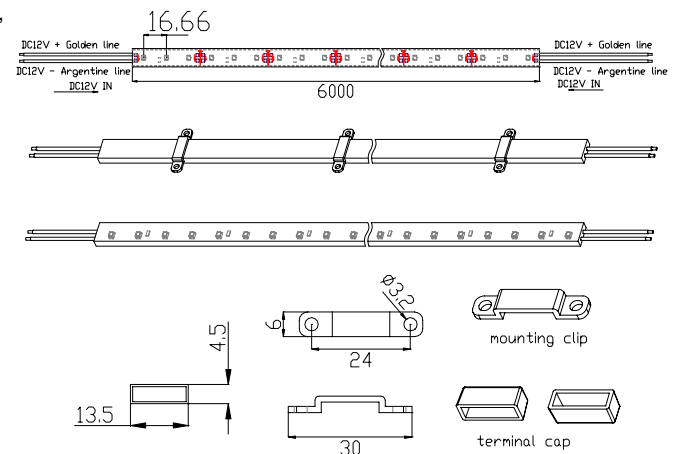

Waterproof RibbonStrip DC24V Benefits:

- Silica Rubber Tube Cover **Outdoor-Proof**
- Ultimate **Flexibility** / **Low profile** / Convenient / Utility
- **Low Cost** Lighting Effects
- Extremely Low Operation Cost / Energy Efficient
- Super Long Life / Zero Maintenance
- **Constant Current Design**
- **Cutting Length** 6*LED equal 100mm
- 120° viewing angle / **Saturated & Uniform Light** / No Cut-Off
- Application: All Indirect Lighting, Boarder-line, Signs, Glass Decoration, Cove Lighting, etc.

Specification Features

Color Range	White, Warm White, Red, Green, Blue, Amber
Dimensions	L6000mm x W13.5mm xH4.5mm
Light Source	360pcs Ultra Bright SMD LED
Housing	None
Operating Temperature	-20°C to 50°C (-4°F to 122°F)
Starting Temperature	-10°C to 50°C (14°F to 122°F)
IP Rating	IP67
LED source life	50, 000 hours
Design	Flexible PCB / Silica Rubber Tube
Connectors	None
Accessory	Mounting Clip / End Cap
Weight	350g

Physical Dimensions

Electrical

Power Input	DC 24V
DC Current	20mA
Power Consumption	28.8W Max.

Communication

Control Mechanism	None
Controller	None
Data wiring	None

Optical

Lens	None
Beam Angle	120°
Light Distribution	Symmetric direct illumination