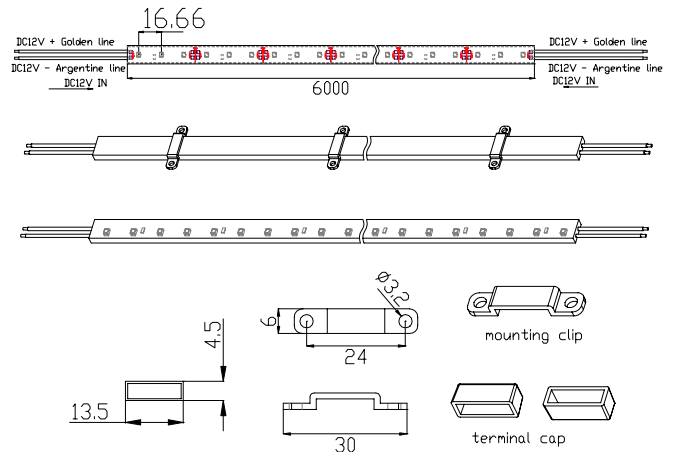

**Waterproof RibbonStrip Benefits:**

- Silica Rubber Tube Cover **Outdoor-Proof**
- Ultimate **Flexibility** / **Low profile** / Convenient / Utility
- **Low Cost** Lighting Effects
- Extremely Low Operation Cost / Energy Efficient
- Super Long Life / Zero Maintenance
- **Constant Current Design**
- **Cutting Length** 3\*LED equal 50mm
- 120° viewing angle / **Saturated & Uniform Light** / No Cut-Off
- Application: All Indirect Lighting, Boarder-line, Signs, Glass Decoration, Cove Lighting, etc.

**Specification Features**

<b>Color Range</b>	White, Warm White, Red, Green, Blue, Amber
<b>Dimensions</b>	L6000mm x W13.5mm xH4.5mm
<b>Light Source</b>	360pcs Ultra Bright SMD LED
<b>Housing</b>	None
<b>Operating Temperature</b>	-20°C to 50°C (-4°F to 122°F)
<b>Starting Temperature</b>	-10°C to 50°C (14°F to 122°F)
<b>IP Rating</b>	IP67
<b>LED source life</b>	50, 000 hours
<b>Design</b>	Flexible PCB / Silica Rubber Tube
<b>Connectors</b>	None
<b>Accessory</b>	Mounting Clip / End Cap
<b>Weight</b>	450g

**Physical Dimensions**

**Electrical**

<b>Power Input</b>	DC 12V
<b>DC Current</b>	20mA
<b>Power Consumption</b>	28.8W Max.

**Communication**

<b>Control Mechanism</b>	None
<b>Controller</b>	None
<b>Data wiring</b>	None

**Optical**

<b>Lens</b>	None
<b>Beam Angle</b>	120°
<b>Light Distribution</b>	Symmetric direct illumination

**Light Output**

Color	Wavelength (mm)	Color Temp. (Typical)	Luminous Intensity (mcd)	Power Consumption (W)
White	-	5700K	1200~1600	24W
Warm White	-	2800K 3500K	900~1200 1200~1600	24W
Red	623-630		260~560	28.8W
Green	522-525		700~1200	24W
Blue	462-468		200~380	24W
Amber	588-592		260~560	28.8W