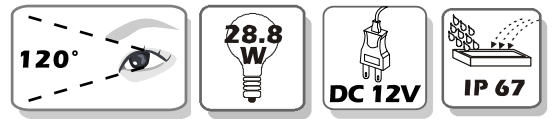

**Waterproof RibbonStrip**

- FRB02-W360SMD-VF (White, 120°)
- FRB02-WW360SMD-VF (Warm White, 120°)
- FRB02-R360SMD-VF (Red, 120°)
- FRB02-G360SMD-VF (Green, 120°)
- FRB02-B360SMD-VF (Blue, 120°)
- FRB02-A360SMD-VF (Amber, 120°)

**Waterproof RibbonStrip Benefits:**

- Silica Rubber Tube Cover **Outdoor-Proof**
- Ultimate **Flexibility** / **Low profile** / Convenient / Utility
- **Low Cost** Lighting Effects
- Extremely Low Operation Cost / Energy Efficient
- Super Long Life / Zero Maintenance
- **Constant Current Design**
- **Cutting Length** 3\*LED equal 50mm
- 120° viewing angle / **Saturated & Uniform Light** / No Cut-Off
- Application: All Indirect Lighting, Boarder-line, Signs, Glass Decoration, Cove Lighting, etc.

**Specification Features**

<b>Color Range</b>	White, Warm White, Red, Green, Blue, Amber
<b>Dimensions</b>	L6000mm x W13.5mm xH4.5mm
<b>Light Source</b>	360pcs Ultra Bright SMD LED
<b>Housing</b>	None
<b>Operating Temperature</b>	-20°C to 50°C (-4°F to 122°F)
<b>Starting Temperature</b>	-10°C to 50°C (14°F to 122°F)
<b>IP Rating</b>	IP67
<b>LED source life</b>	50, 000 hours
<b>Design</b>	Flexible PCB / Silica Rubber Tube
<b>Connectors</b>	None
<b>Accessory</b>	Mounting Clip / End Cap
<b>Weight</b>	450g

**Physical Dimensions**

**Electrical**

<b>Power Input</b>	DC 12V
<b>DC Current</b>	20mA
<b>Power Consumption</b>	28.8W Max.

**Communication**

<b>Control Mechanism</b>	None
<b>Controller</b>	None
<b>Data wiring</b>	None